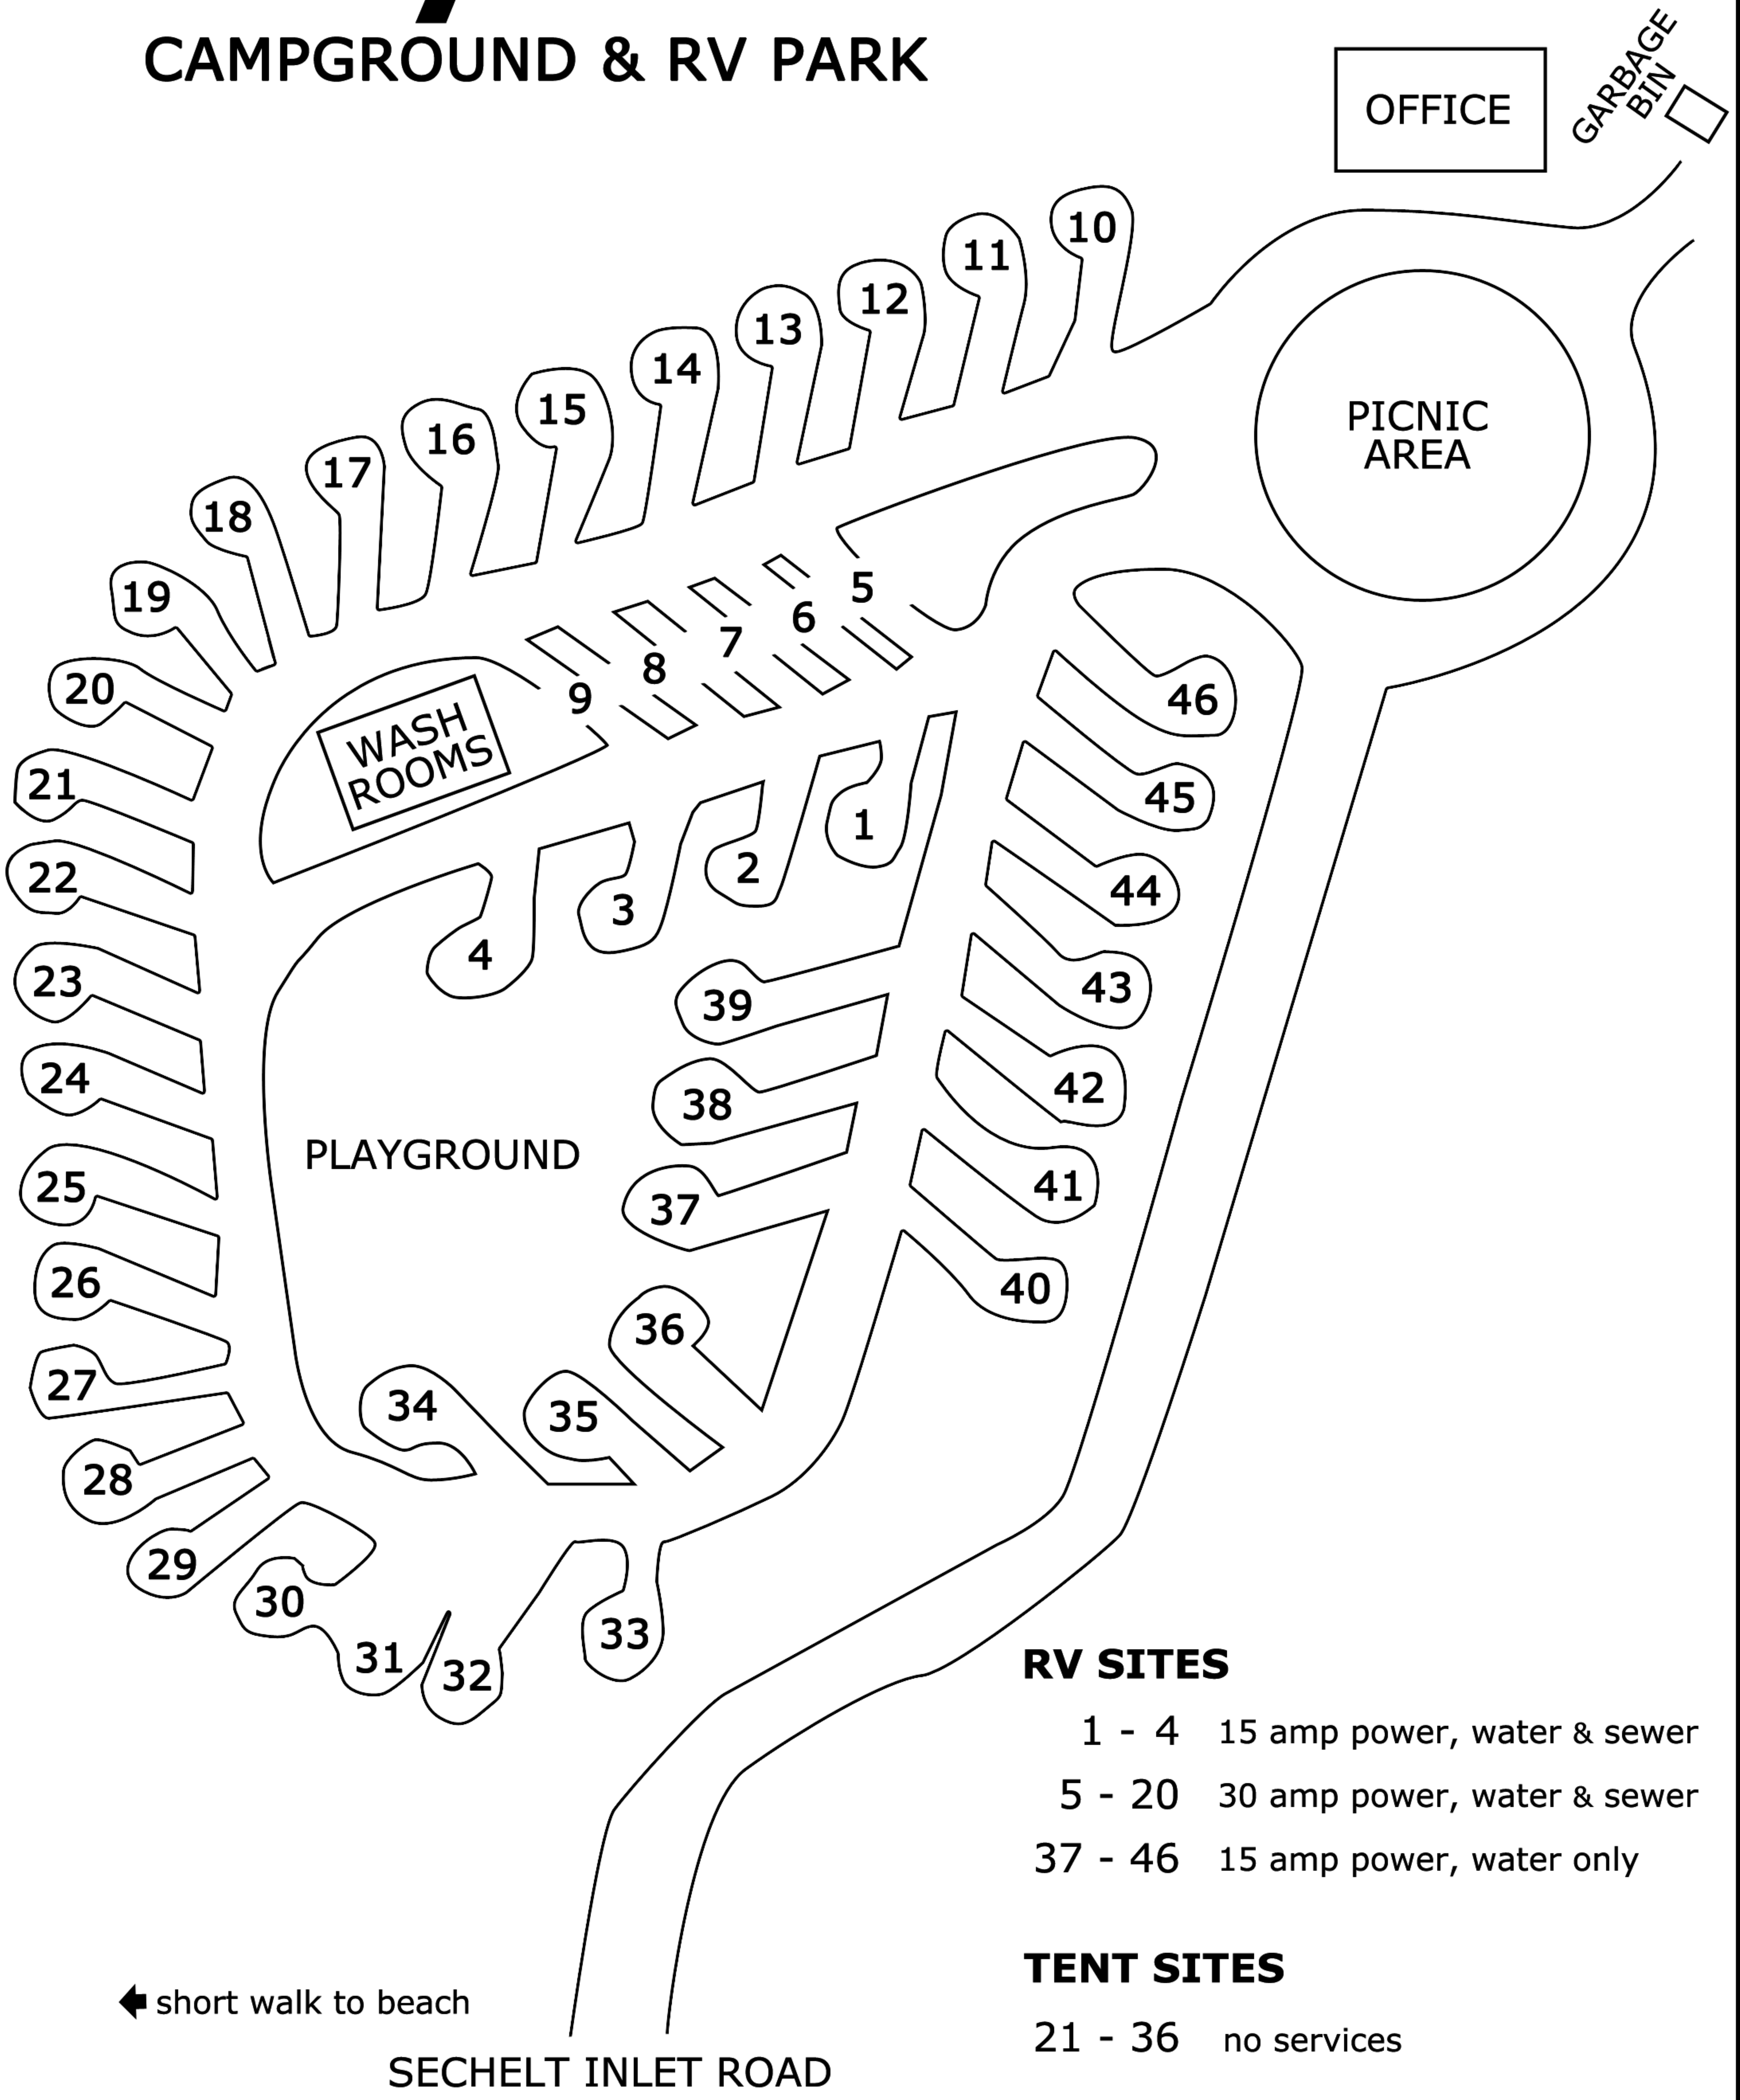

# Bayside

## CAMPGROUND & RV PARK

← short walk to beach

SECHLT INLET ROAD

### RV SITES

- 1 - 4 15 amp power, water & sewer
- 5 - 20 30 amp power, water & sewer
- 37 - 46 15 amp power, water only

### TENT SITES

- 21 - 36 no services